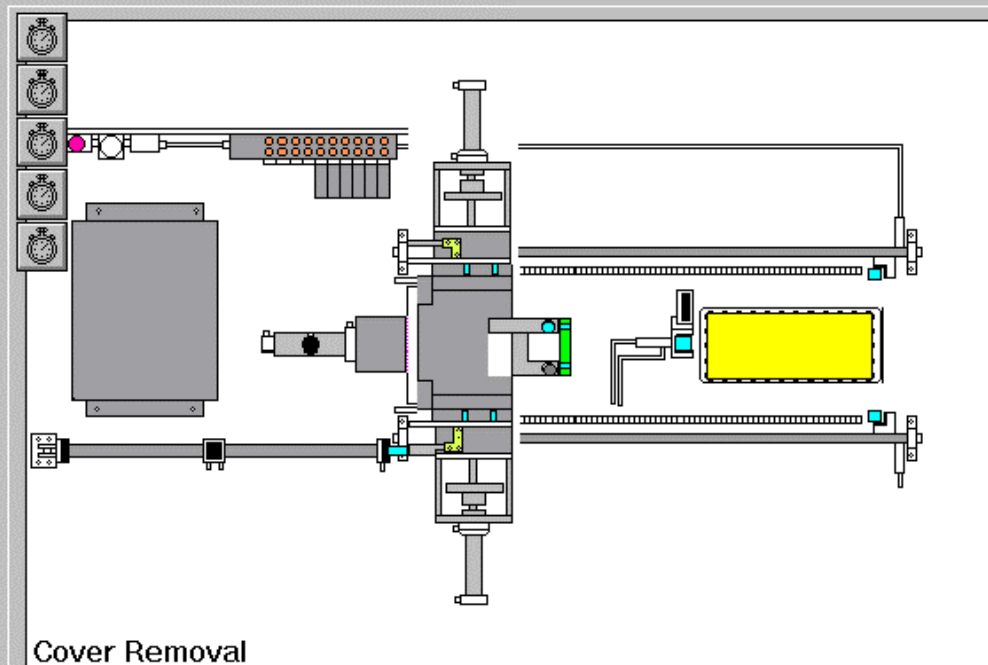

Thick Applicator

Thick Commands

Apply Cover

Reset Thick

Thin Commands

Apply Cover

Reset Thin

Cover Removal

Removal Commands

Remove Cover

Reset Removal

1
2
3
4
5
6
7
8

0.0

Incubator

Incubator Commands

Open Door

Close Door

Cover Seal Test

Test Board

Disable Alarm