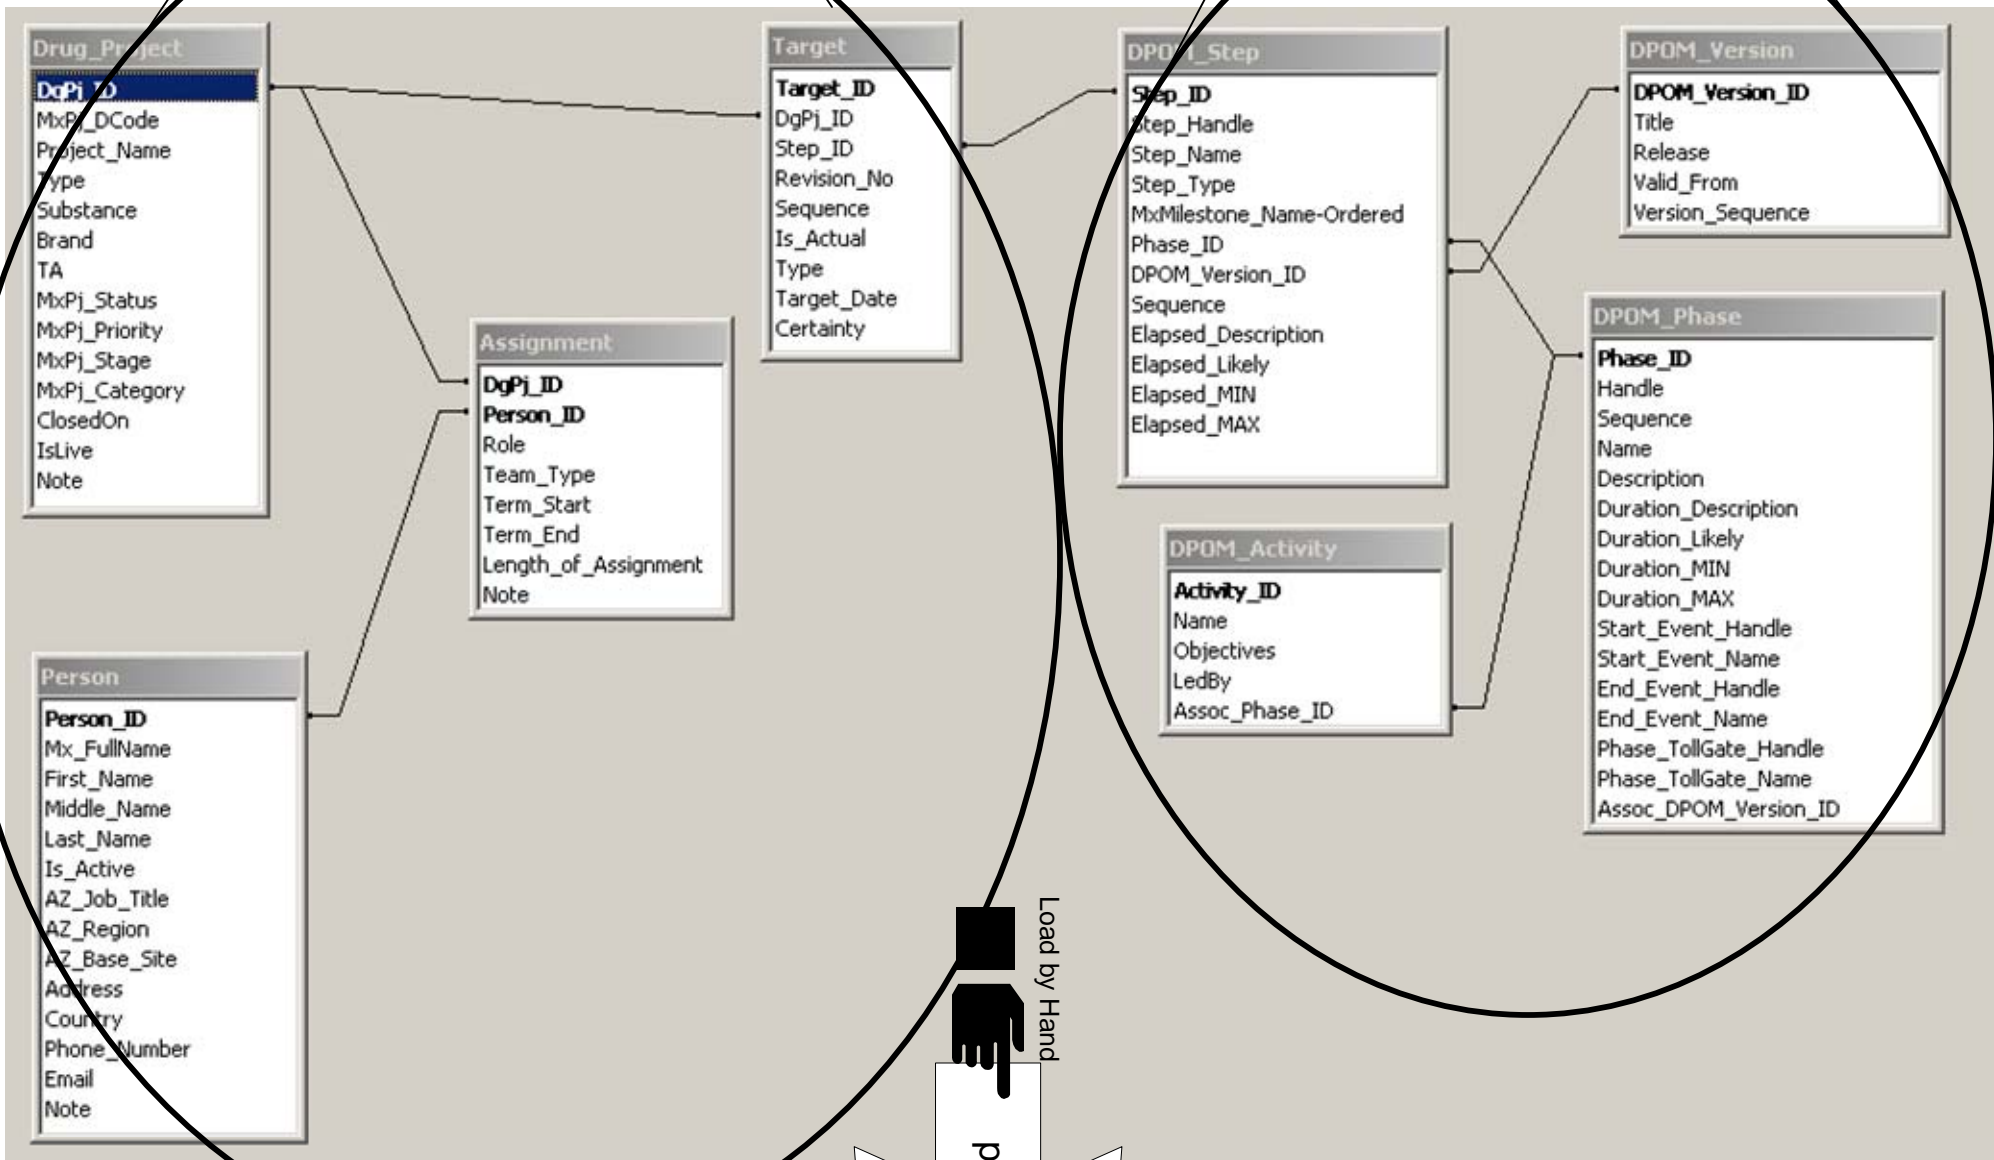

# GDD/GPT Project Delivery Skills Development Database

1  
GPM  
Role  
Competency  
Archtype

2  
Individual  
GPM  
Assessments

3  
DPOM-  
relevent  
Competencies

4  
List of  
Competencies

# PDPD Radar

Streamlined Extract From Planning

MS Project as "front-end"