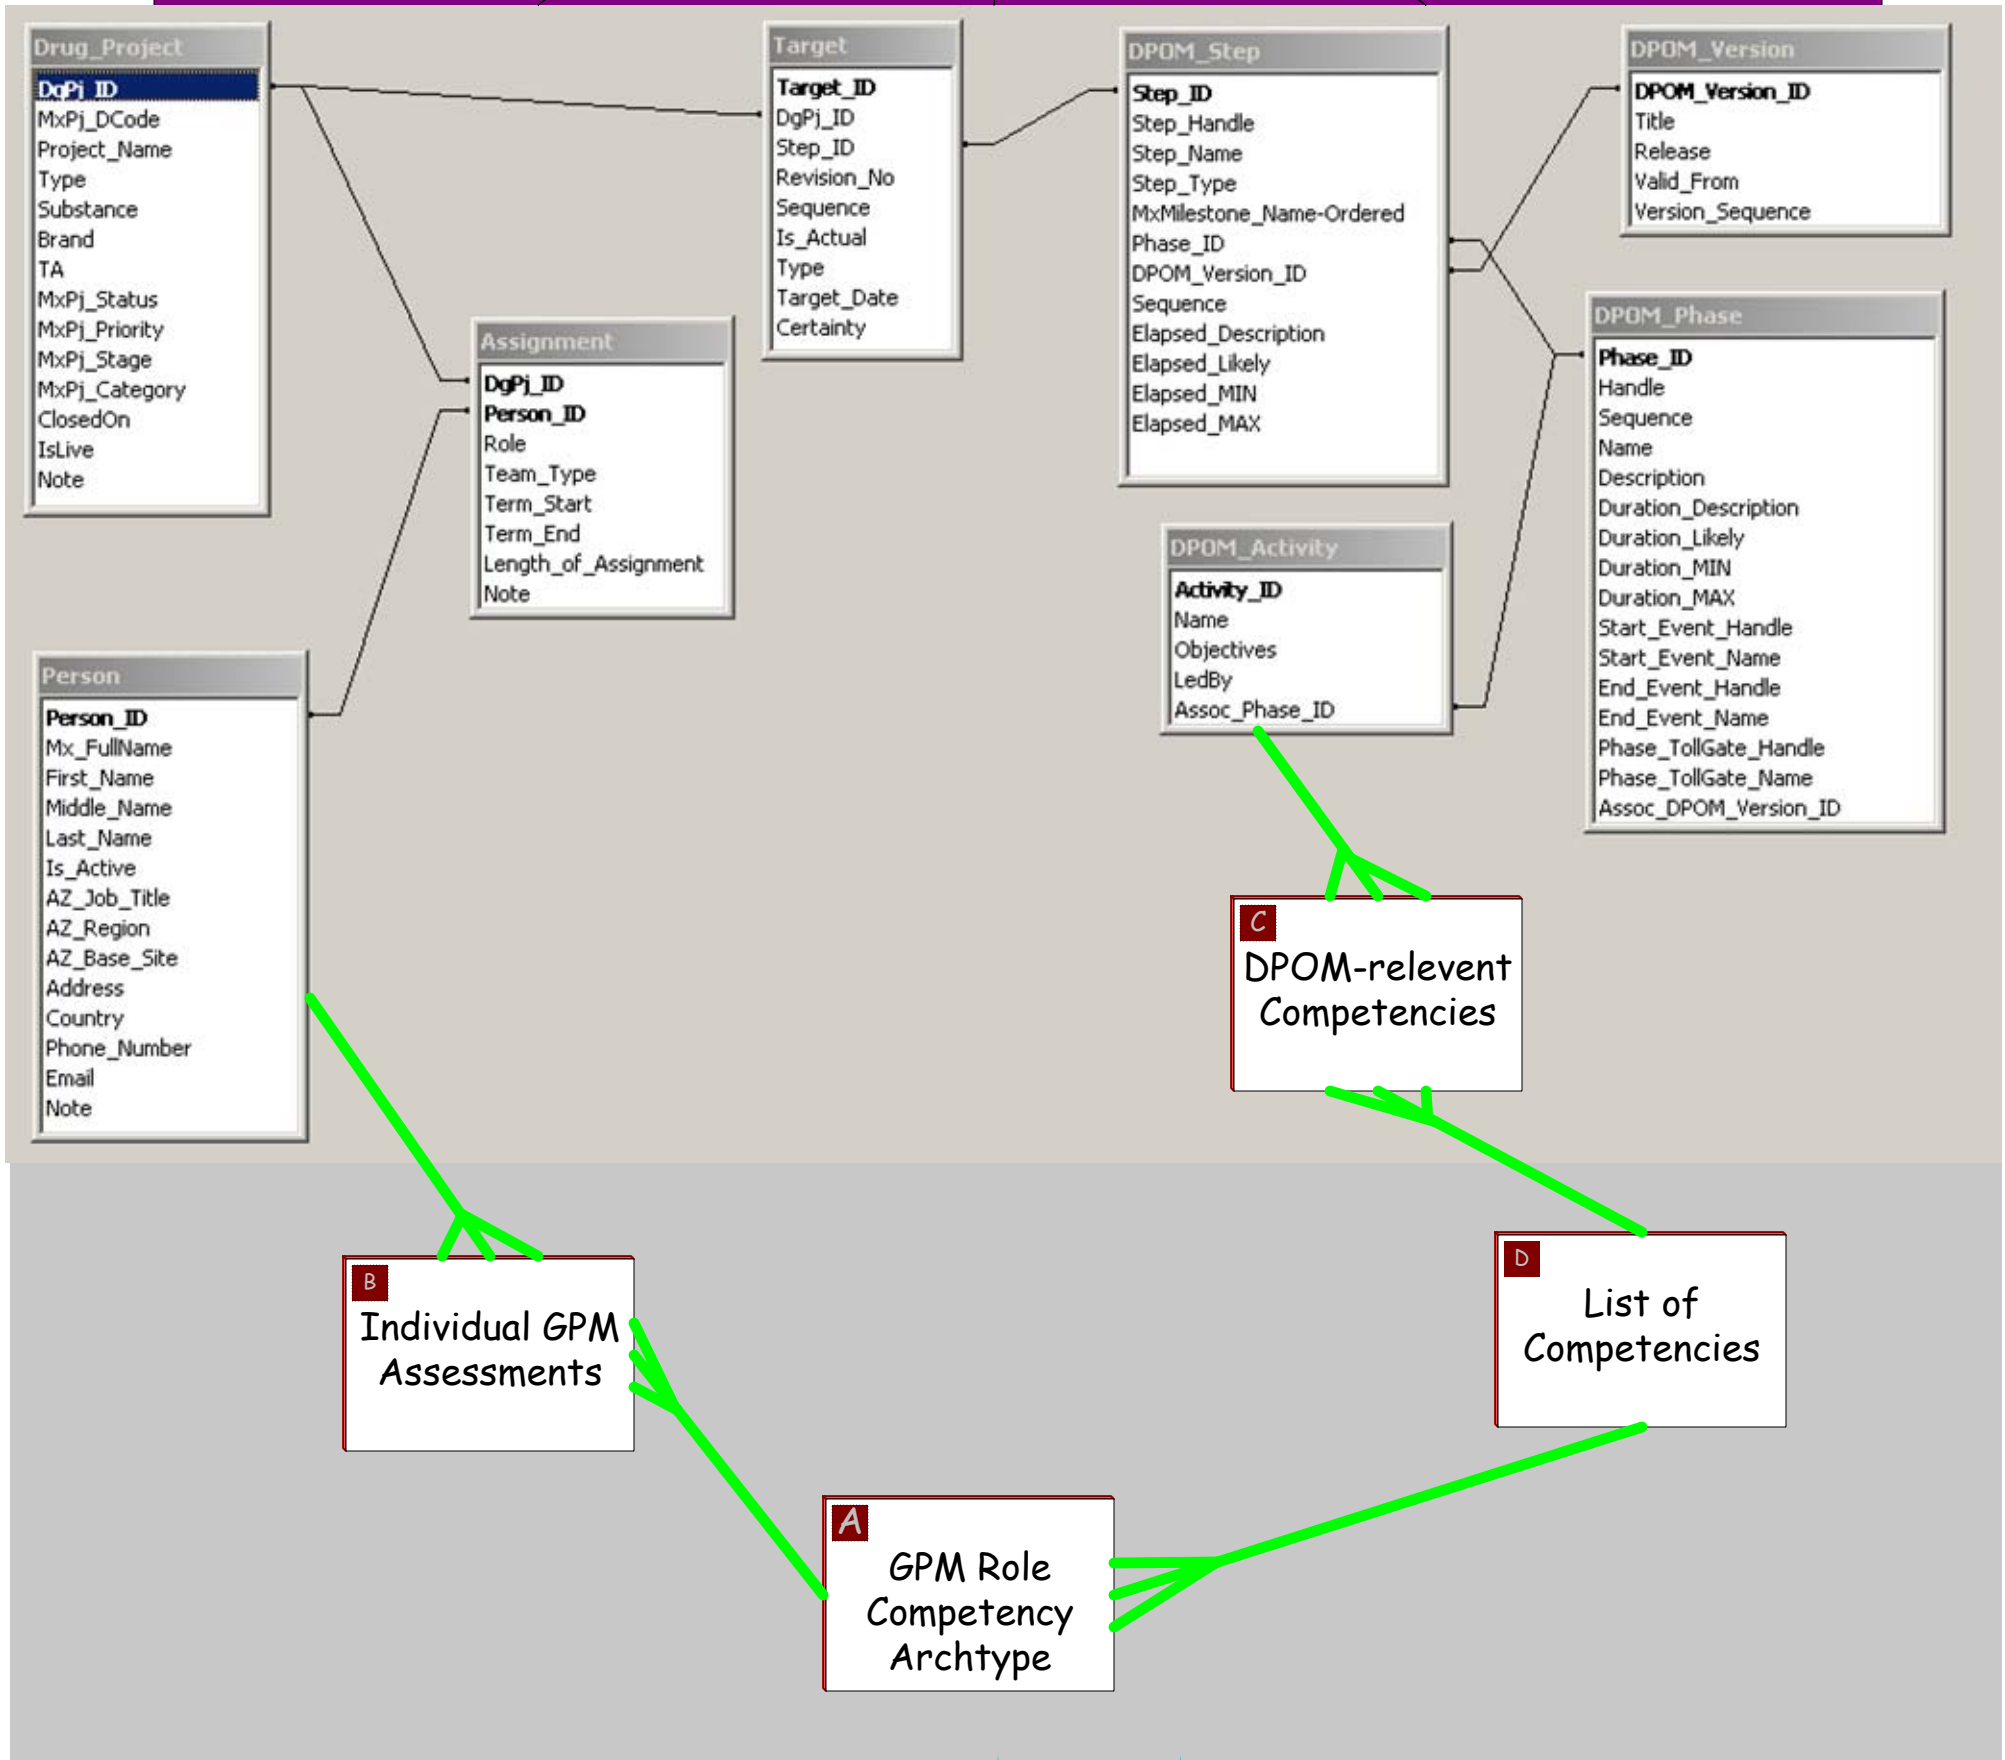

# GDD/GPT Project Delivery Skills Development Database

1  
GPM  
Role  
Competency  
Archtype

2  
Individual  
GPM  
Assessments

3  
DPOM-  
relevent  
Competencies

4  
List of  
Competencies

# PDPD Radar

Streamlined Extract From Planning

MS Project as "front-end"